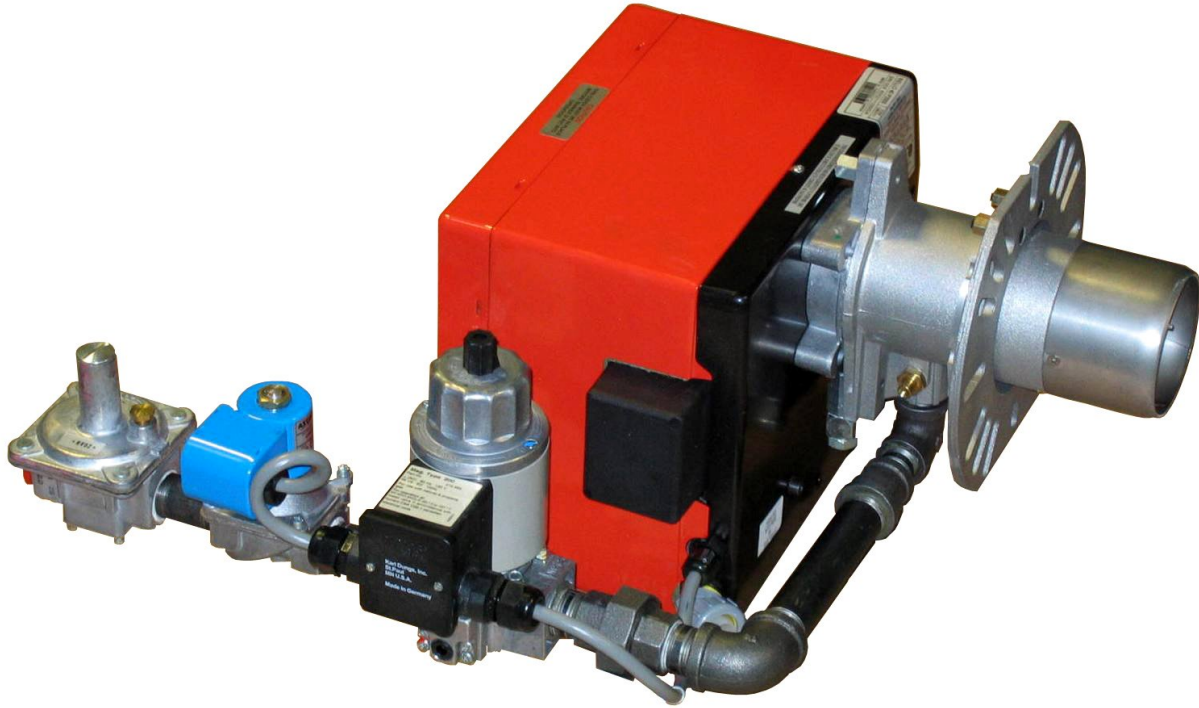

# StingRay Parts Washer 180,000 Burner System

## 40 Series Burner System

The compact 40 Series Burner System is quality engineered and built for maximum uptime on the StingRay 3040, 3055, 4040 and 4063 Parts Washer. It incorporates the most reliable combustion technology on the market to provide trouble-free performance. This High Efficiency Burner conserves energy and runs quiet. An integrated electronic interrupted ignition and a powered automatic air shutter that eliminates heat loss, enhance efficiency even further.